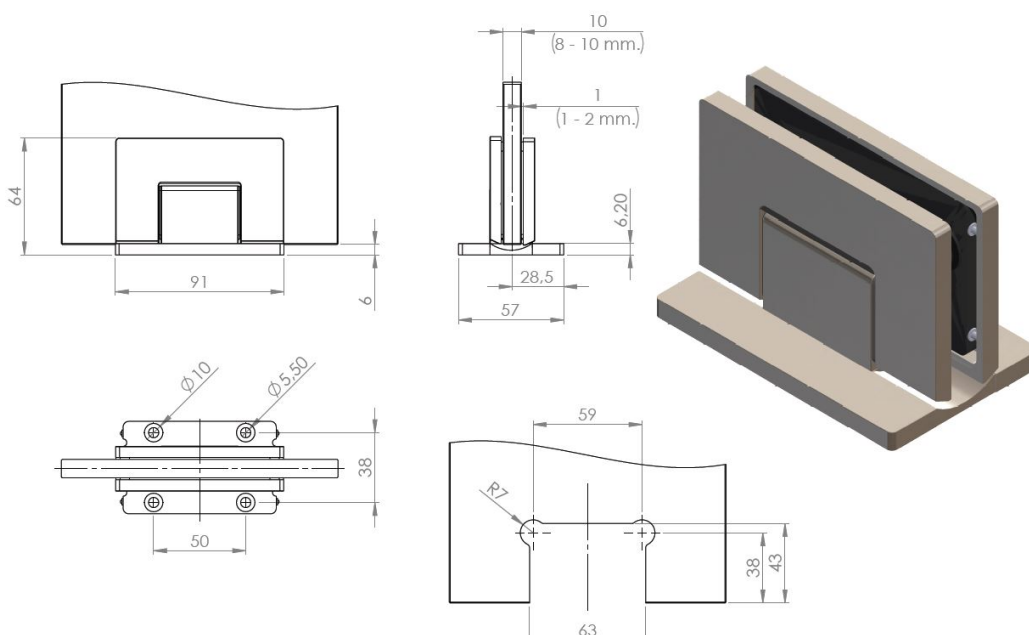

PRODUCT SHEET

Description:

Shower Hinge "Rio", Wall/Glass, Brushed Brass, Centre Back Pl, 8-10mm Glass Thickness, W/15 DG Angle Adjustment Function, & 25DG Return Function, Brass Material, Hidden Screws., Black Fiber Gaskets: 2 x 1mm & 2 x 2mm Thickness., Load Capacity Pr. Pair: 45kg

Item number:

15.23.882-7

Units	Box	Carton	HS Code	Barcode
Pcs.	1	20	8302100090	
				5704866516969

SISO A/S

Mileparken 11
DK-2740 Skovlunde
Denmark
VAT: 24786013

Phone +45 45 830 900

www.siso.dk
siso@siso.dk

Danske Bank
Nytorv Branch
Copenhagen
SWIFT: DABADKKK

Account no.
4180 3112 112936
IBAN Account
DK7230003112112936